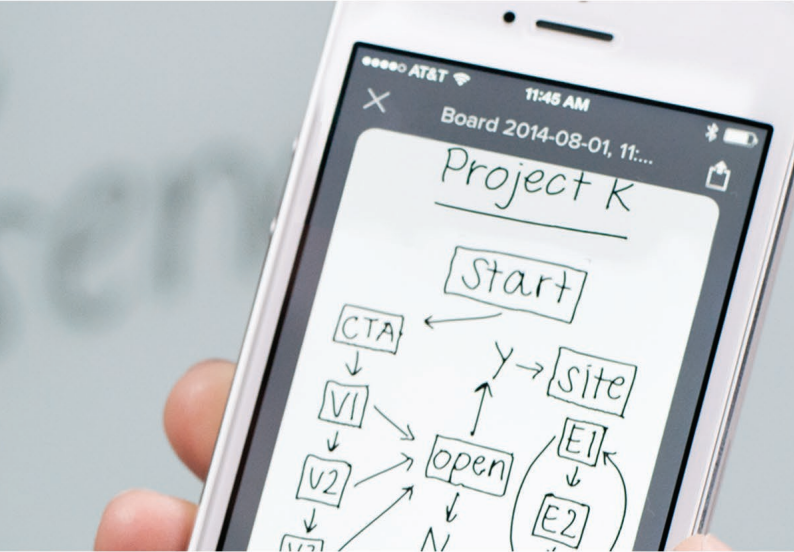

Capture ideas and notes

Save directly to your device

Share content remotely, in real-time

The dry-erase board reinvented

SMART kapp 

SMART kapp™

Work on the board as you would a traditional dry-erase board.

Save your work on your mobile device, so it can be shared after your session.

Invite remote participants to view the content you're working on in real-time.

Get started right away

A wall mount is included or you can use any VESA compatible mount for mobile and free-standing configuration. Once it's up, simply plug it in to begin.

Snapshots

Store content as snapshots on a mobile device. They're automatically grouped by session and can be shared and reviewed after your device has been disconnected.

Real-time sharing

Remote participants can be invited to view content in real-time using any browser.

Full data security

Shared content is immediately deleted after the session has ended. Your snapshots stay secure on your device until you choose to share them.

Refined inking

Write and erase on the sleek, glass surface without ever staining it.