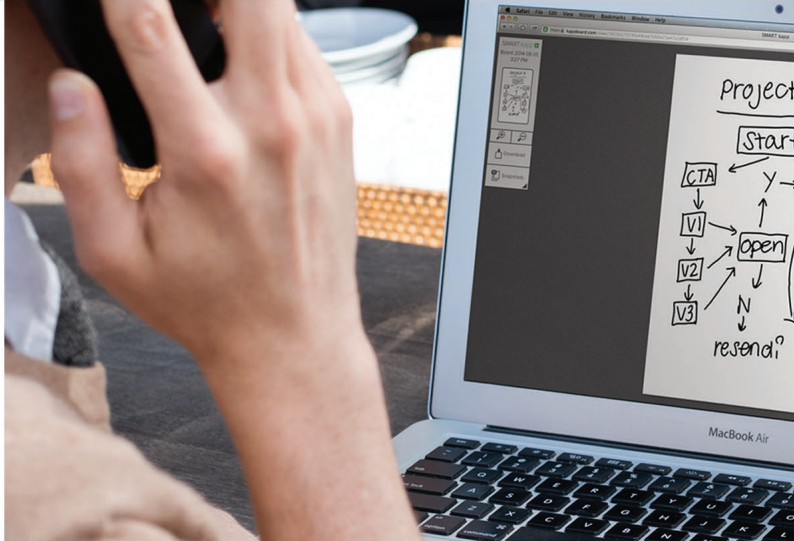

Capture ideas and notes

Save directly to your device

Share content remotely, in real-time

The dry-erase board reinvented

SMART kapp 

SMART kapp™

Work on the board as you would a traditional dry-erase board.

Save your work on your mobile device, so it can be shared after your session.

Invite remote participants to view the content you're working on in real-time.

Get started right away

A wall mount is included or you can use any VESA compatible mount for mobile and free-standing configuration. Once it's up, simply plug it in to begin.

Snapshots

Store content as snapshots on a mobile device. They're automatically grouped by session and can be shared and reviewed after your device has been disconnected.

Real-time sharing

Remote participants can be invited to view content in real-time using any browser.

Full data security

Shared content is immediately deleted after the session has ended. Your snapshots stay secure on your device until you choose to share them.

Refined inking

Write and erase on the sleek, glass surface without ever staining it.